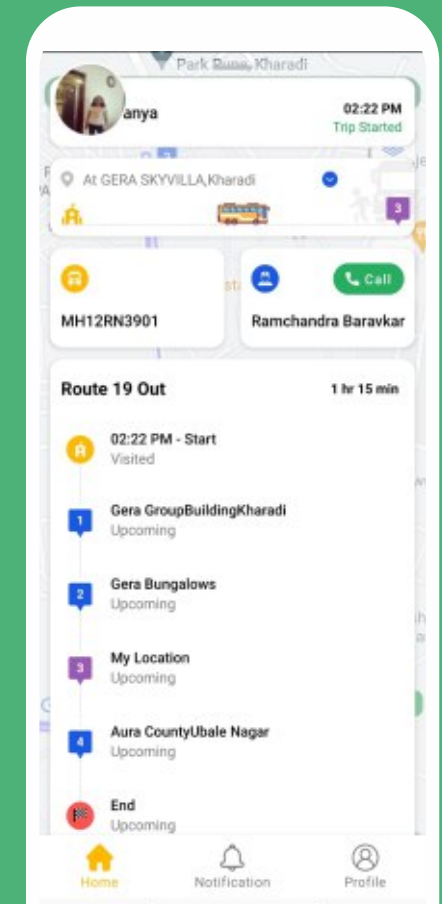

The Parent App

Being a parent isn't easy. While we certainly can't change that, we can at least try and make your child's journey to school easy.