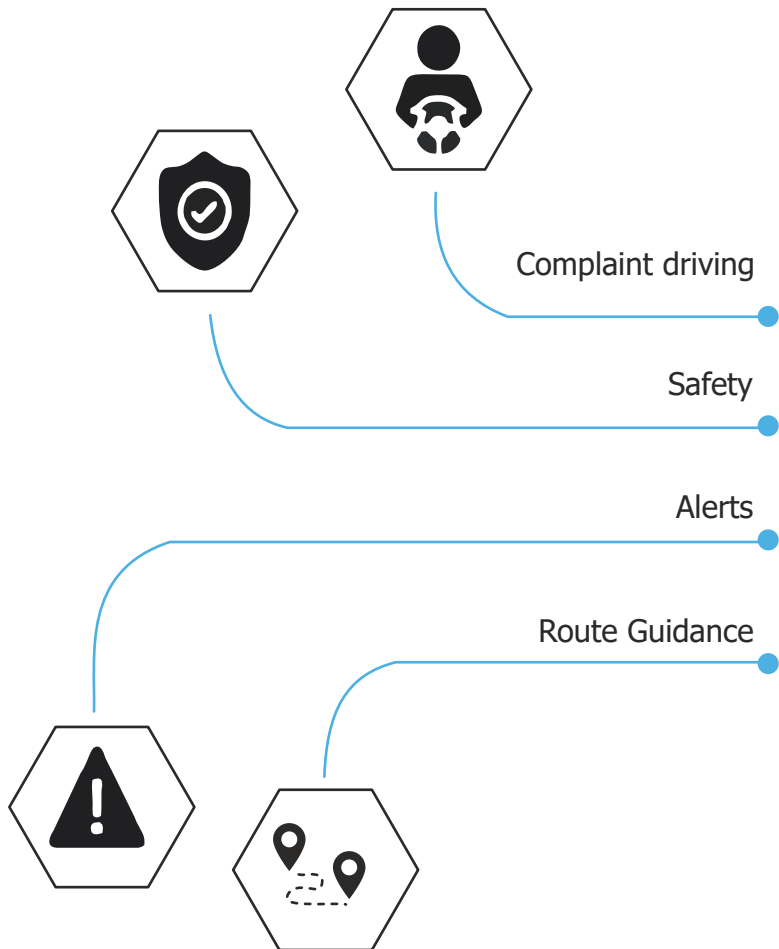

Our highly advanced route optimization module goes through millions of hypothetical routes. It considers traffic, detours, bus stops, driver & bus availability before mapping out the choicest route for your school bus.

With route optimization, you're bound to get routes that are:

Shortest

Fastest

Cost effective

Productive

Bus Attendant App

Empowering Bus Attendant with technology

School buses simply can't function without their drivers. Familiarizing Bus Attendant with everyday routes, providing timely navigation, or student pickup/drop stop details is crucial

Attendance reports can be reviewed by parents

Making sure that students board the right bus

Provision for taking attendance via-
a. Biometric identification b. QR codes c. RFID

Utility

— **A platform that lets you do more**