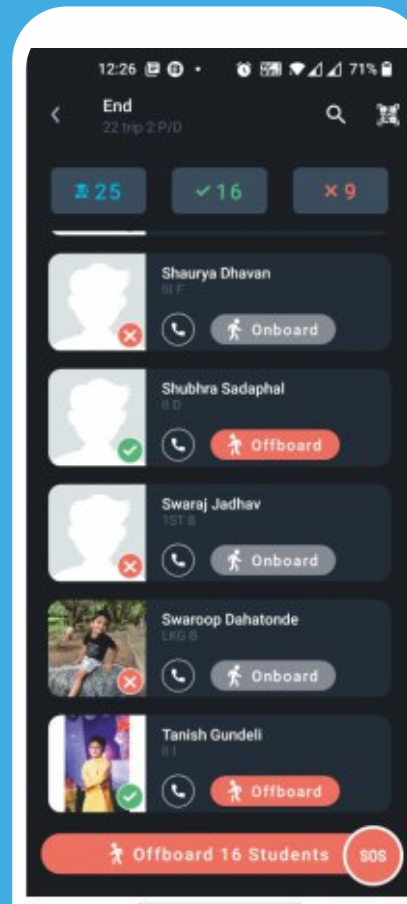

The Attendance App

Attendance App is providing the real time tracking of child while traveling in a bus... It's Provide you on- board and off -board of your child from the bus attendance app by the bus Attendant