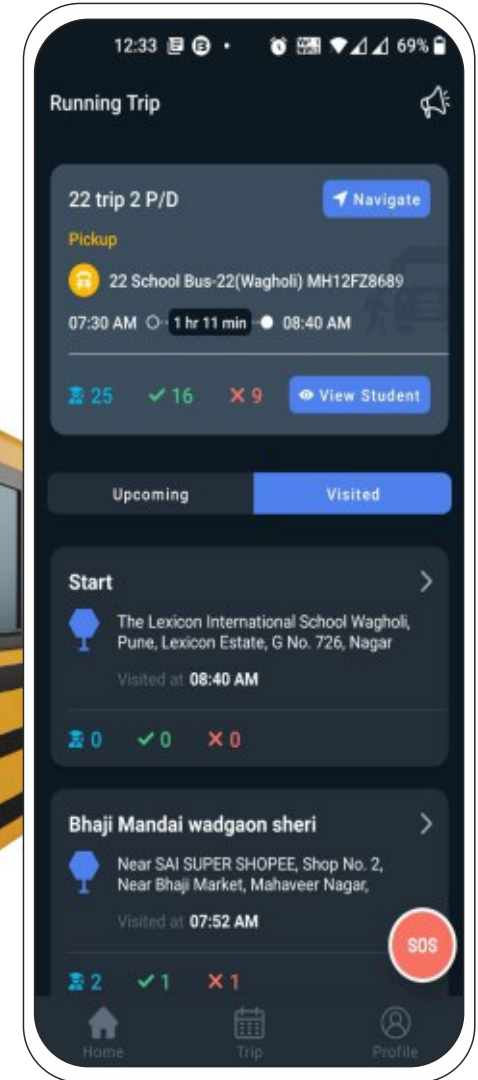

With route optimization, you're bound to get routes that are:

Shortest

Fastest

Cost effective

Productive

Bus Attendant App

Empowering Bus Attendant with technology

School buses simply can't function without their drivers. Familiarizing Bus Attendant with everyday routes, providing timely navigation, or student pickup/drop stop details is crucial