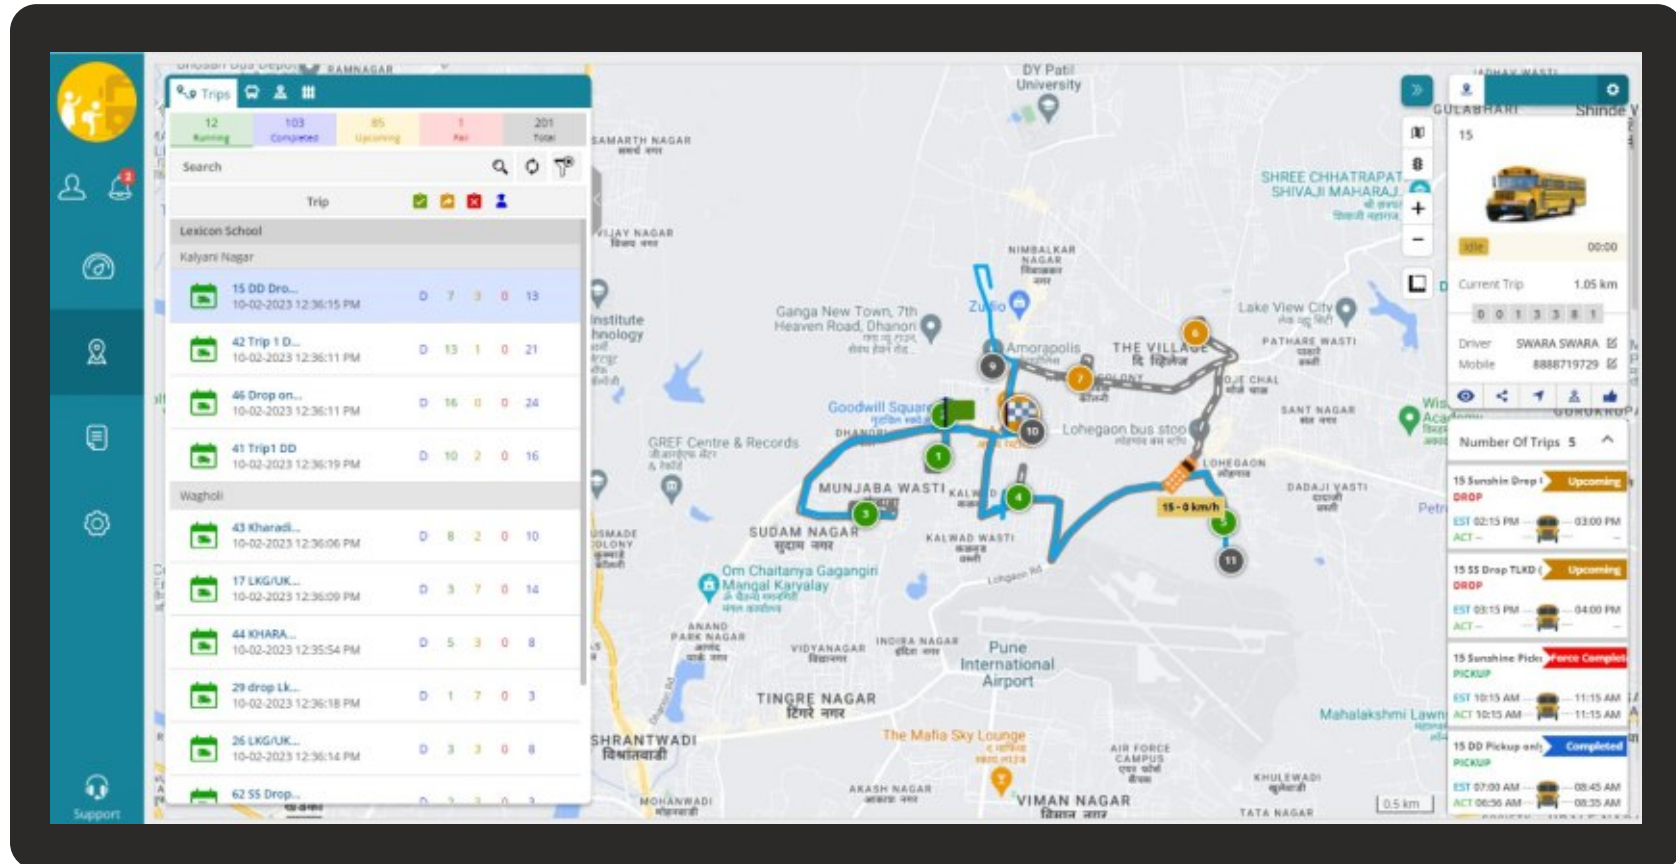

- 1 On-trip buses vs off-trip buses
- 2 Create geofences with configurable tolerance
- 3 Traffic details for selected routes
- 4 Insights into bus details and driving violations
- 5 Route Playback and history

Attendance reports can be reviewed by parents

Making sure that students board the right bus

Provision for taking attendance via-
a. Biometric identification b. QR codes c. RFID

Utility

— **A platform that lets you do more**

Get the most out of your school bus tracking application! You can do a lot more when you have the right tools!

1 Alerts for reckless driving

2 Stream in-fleet video footage

3 Emergency alerts

4 Get to know about bus Delays

5 Notifications for bus boarding or disembarking

Why SmartBus is the Smart Choice?

Accurate ETAs

All-mile Visibility

Safer Transfers

Reduced Costs

TECHNOMANYA SOLUTIONS PVT. LTD.
Smart Digital Technology

Lets Connect.....