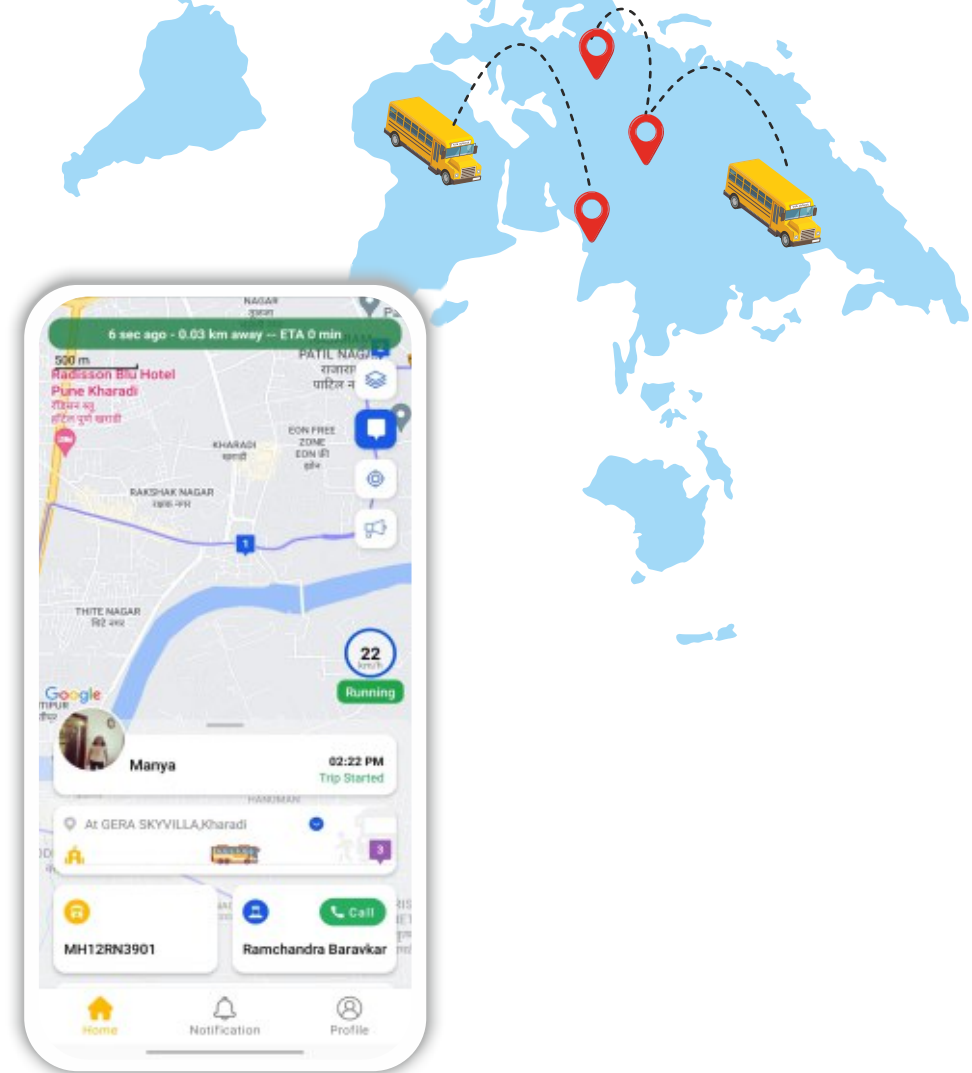

The Parent App

Being a parent isn't easy. While we certainly can't change that, we can at least try and make your child's journey to school easy.

Bus Manager App

Because ignorance isn't bliss!

Management of School bus routes, pickup & drop stops, drivers, & students-every day, is simply too stressful. That's why we're here to help school bus managers.

Easy Routing & Planning

Complete Visibility

Comparative Analysis

Driver Surveillance

Real-time Tracking

Underrated, yet extremely useful!

Know which bus is at what bus stop at any given time. Experience a whole new level of transparency!

- 1 On-trip buses vs off-trip buses
- 2 Create geofences with configurable tolerance
- 3 Traffic details for selected routes
- 4 Insights into bus details and driving violations
- 5 Route Playback and history